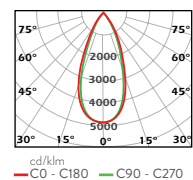

9006

LGR

IP20  

Code	Beam Angle	Luminous Flux	System Power	Weight
LGR 60/1	45°	3.150 lm	35 W	2.7Kg
LGR 60/2	45°	4.250 lm	45 W	2.9Kg
LGR 60/3	45°	5.850 lm	60 W	3.1 Kg

Body: DKP sheet metal

Reflector: PC

Lens: PMMA

Driver: Included

Voltage Range: 220~240 VAC

Color Temperature: 2700-3000-4000-5000-6500K, TW

Led: Mid Power

BOX DIMENSIONS
67x61x10cm

BOX WEIGHT
LGR60/3 3.5kg
LGR60/2 3.2kg
LGR60/1 3 kg

RAL COLORS
Std. 9016
Opt. 9005 9006

LSR

IP20

Code	Beam Angle	Luminous Flux	System Power	Weight
LSR 60/1	45°	3.150 lm	35 W	4.3 Kg
LSR 60/2	45°	4.250 lm	45 W	4.5 Kg
LSR 60/3	45°	5.850 lm	60 W	4.7 Kg
LSR 30/1	45°	1.450 lm	13 W	1.8 Kg
LSR 30/2	45°	2.900 lm	26 W	1.9 Kg

Code	Beam Angle	Luminous Flux	System Power	Weight
PGR 60	45°	3.150 lm	35 W	3.5 Kg

Body: DKP sheet metal

Reflector: PC

Lens: PMMA

Driver: Included

Voltage: 220~240 VAC

Color Temperature: 2700-3000-4000-5000-6500K