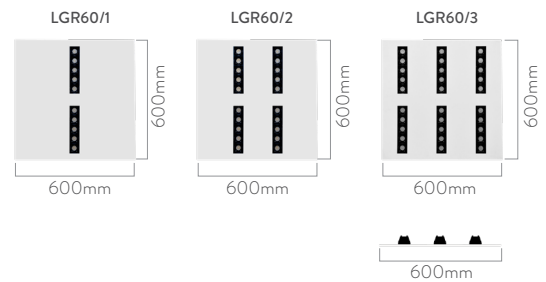

9006

LGR

IP20  

Code	Beam Angle	Luminous Flux	System Power	Weight
LGR 60/1	45°	3.150 lm	35 W	2.7Kg
LGR 60/2	45°	4.250 lm	45 W	2.9Kg
LGR 60/3	45°	5.850 lm	60 W	3.1 Kg

Body: DKP sheet metal

Reflector: PC

Lens: PMMA

Driver: Included

Voltage Range: 220~240 VAC

Color Temperature: 2700-3000-4000-5000-6500K, TW

Led: Mid Power

BOX DIMENSIONS
67x61x10cm

BOX WEIGHT
LGR60/3 3.5kg
LGR60/2 3.2kg
LGR60/1 3 kg

RAL COLORS
Std. 9016
Opt. 9005 9006

Body: DKP sheet metal
Reflector: PC
Lens: PMMA

Driver: Included
Voltage: 220~240 VAC

Color Temperature: 2700-3000-4000-5000-6500K
Led: Mid Power

BOX DIMENSIONS
LSR60 64x64x10cm
LSR30 36x36x10cm

BOX WEIGHT
LSR60/1 4.6 kg
LSR60/2 4.8 kg
LSR60/3 5.1 kg
LSR30/2 2.1 kg
LSR30/1 2kg

Code	Beam Angle	Luminous Flux	System Power	Weight
PGR 60	45°	3.150 lm	35 W	3.5 Kg

Body: DKP sheet metal

Reflector: PC

Lens: PMMA

Driver: Included

Voltage: 220~240 VAC

Color Temperature: 2700-3000-4000-5000-6500K