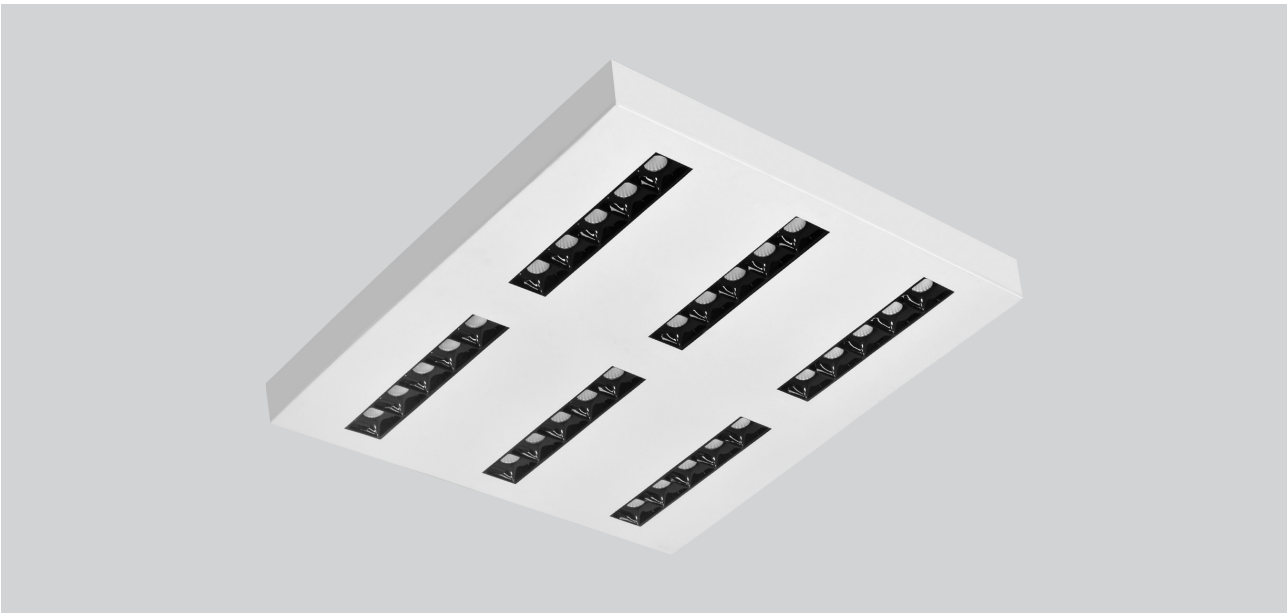

9006

LGR

IP20  

Code	Beam Angle	Luminous Flux	System Power	Weight
LGR 60/1	45°	3.150 lm	35 W	2.7Kg
LGR 60/2	45°	4.250 lm	45 W	2.9Kg
LGR 60/3	45°	5.850 lm	60 W	3.1 Kg

Body: DKP sheet metal

Reflector: PC

Lens: PMMA

LSR

IP20

Code	Beam Angle	Luminous Flux	System Power	Weight
LSR 60/1	45°	3.150 lm	35 W	4.3 Kg
LSR 60/2	45°	4.250 lm	45 W	4.5 Kg
LSR 60/3	45°	5.850 lm	60 W	4.7 Kg
LSR 30/1	45°	1.450 lm	13 W	1.8 Kg
LSR 30/2	45°	2.900 lm	26 W	1.9 Kg

Body: DKP sheet metal
Reflector: PC
Lens: PMMA

Driver: Included
Voltage: 220~240 VAC

Color Temperature: 2700-3000-4000-5000-6500K
Led: Mid Power

BOX DIMENSIONS
LSR60 64x64x10cm
LSR30 36x36x10cm

BOX WEIGHT
LSR60/1 4.6 kg
LSR60/2 4.8 kg
LSR60/3 5.1 kg
LSR30/2 2.1 kg
LSR30/1 2kg