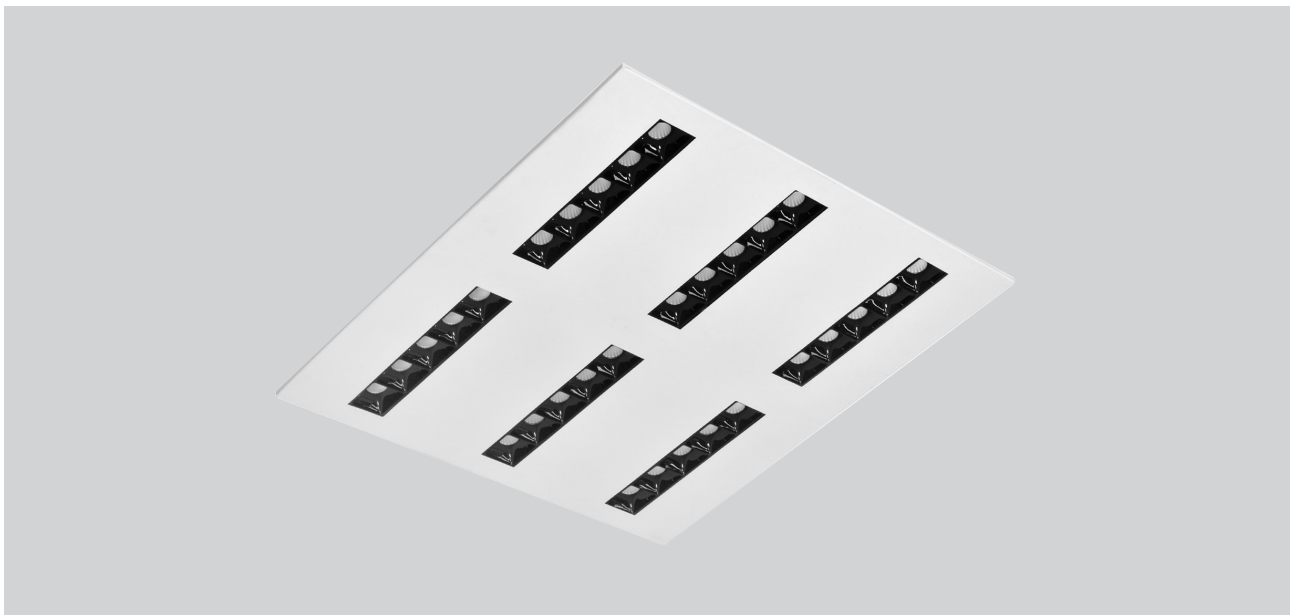

DARKZONE

Decorative Systems

DarkZone provides a comfortable lighting experience by minimizing glare in spaces such as offices and laboratories. By technically optimizing glare values, DarkZone enhances luminaire efficiency while preventing eye strain. With its modern design and high performance, DarkZone offers both aesthetic and functional solutions for workspaces, elevating lighting quality to the next level.

Body Types

Flat

Perforated

RAL COLORS

Std.

9016

Opt.

9005

9006

LGR

IP20  

Code	Beam Angle	Luminous Flux	System Power	Weight
LGR 60/1	45°	3.150 lm	35 W	2.7Kg
LGR 60/2	45°	4.250 lm	45 W	2.9Kg
LGR 60/3	45°	5.850 lm	60 W	3.1 Kg

Body: DKP sheet metal

Reflector: PC

Lens: PMMA

Body: DKP sheet metal
Reflector: PC
Lens: PMMA

Driver: Included
Voltage: 220~240 VAC

Color Temperature: 2700-3000-4000-5000-6500K
Led: Mid Power

BOX DIMENSIONS
LSR60 64x64x10cm
LSR30 36x36x10cm

BOX WEIGHT
LSR60/1 4.6 kg
LSR60/2 4.8 kg
LSR60/3 5.1 kg
LSR30/2 2.1 kg
LSR30/1 2kg