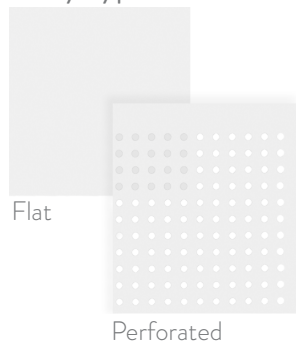

Body Types

Flat

Perforated

RAL COLORS

Std.

9016

Opt.

9005

9006

LGR

IP20  

Code	Beam Angle	Luminous Flux	System Power	Weight
LGR 60/1	45°	3.150 lm	35 W	2.7Kg
LGR 60/2	45°	4.250 lm	45 W	2.9Kg
LGR 60/3	45°	5.850 lm	60 W	3.1 Kg

Body: DKP sheet metal

Reflector: PC

Lens: PMMA

Body: DKP sheet metal
Reflector: PC
Lens: PMMA

Driver: Included
Voltage: 220~240 VAC

Color Temperature: 2700-3000-4000-5000-6500K
Led: Mid Power

BOX DIMENSIONS
LSR60 64x64x10cm
LSR30 36x36x10cm

BOX WEIGHT
LSR60/1 4.6 kg
LSR60/2 4.8 kg
LSR60/3 5.1 kg
LSR30/2 2.1 kg
LSR30/1 2kg

Code	Beam Angle	Luminous Flux	System Power	Weight
PGR 60	45°	3.150 lm	35 W	3.5 Kg

Body: DKP sheet metal

Reflector: PC

Lens: PMMA

Driver: Included

Voltage: 220~240 VAC

Color Temperature: 2700-3000-4000-5000-6500K