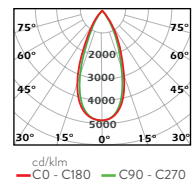

9006

LGR

IP20  

Code	Beam Angle	Luminous Flux	System Power	Weight
LGR 60/1	45°	3.150 lm	35 W	2.7Kg
LGR 60/2	45°	4.250 lm	45 W	2.9Kg
LGR 60/3	45°	5.850 lm	60 W	3.1 Kg

Body: DKP sheet metal

Reflector: PC

Lens: PMMA

LSR

IP20

Code	Beam Angle	Luminous Flux	System Power	Weight
LSR 60/1	45°	3.150 lm	35 W	4.3 Kg
LSR 60/2	45°	4.250 lm	45 W	4.5 Kg
LSR 60/3	45°	5.850 lm	60 W	4.7 Kg
LSR 30/1	45°	1.450 lm	13 W	1.8 Kg
LSR 30/2	45°	2.900 lm	26 W	1.9 Kg

Body: DKP sheet metal
Reflector: PC
Lens: PMMA

Driver: Included
Voltage: 220~240 VAC

Color Temperature: 2700-3000-4000-5000-6500K
Led: Mid Power

BOX DIMENSIONS
LSR60 64x64x10cm
LSR30 36x36x10cm

BOX WEIGHT
LSR60/1 4.6 kg
LSR60/2 4.8 kg
LSR60/3 5.1 kg
LSR30/2 2.1 kg
LSR30/1 2kg

Code	Beam Angle	Luminous Flux	System Power	Weight
PGR 60	45°	3.150 lm	35 W	3.5 Kg

Body: DKP sheet metal

Reflector: PC

Lens: PMMA

Driver: Included

Voltage: 220~240 VAC

Color Temperature: 2700-3000-4000-5000-6500K