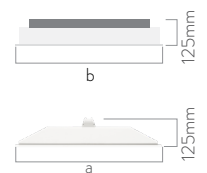

Code	Beam Angle	Luminous Flux	System Power	Weight
PGR 60	45°	3.150 lm	35 W	3.5 Kg

Body: DKP sheet metal

Reflector: PC

Lens: PMMA

Driver: Included

Voltage: 220~240 VAC

Color Temperature: 2700-3000-4000-5000-6500K

Led: Mid Power

Code	Ceiling Type	a	b
PGR 60	Gypsum	595mm	595mm
PGR 60	Clip-In	599mm	599mm
PGR 60	Modular	595mm	595mm

BOX DIMENSIONS
 65x64x14cm

BOX WEIGHT
 4 kg