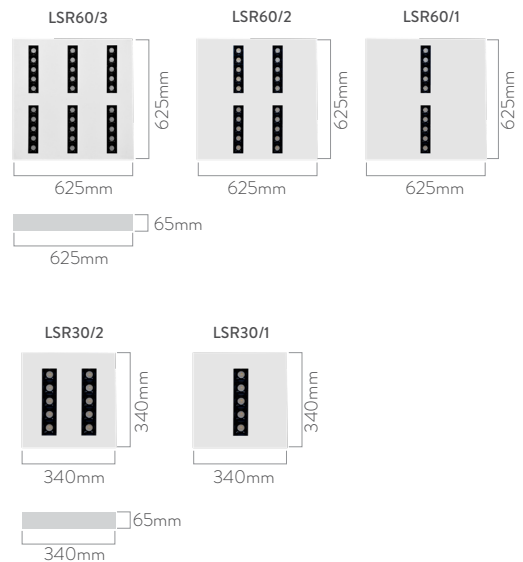

9006

LGR

IP20  

Code	Beam Angle	Luminous Flux	System Power	Weight
LGR 60/1	45°	3.150 lm	35 W	2.7Kg
LGR 60/2	45°	4.250 lm	45 W	2.9Kg
LGR 60/3	45°	5.850 lm	60 W	3.1 Kg

Body: DKP sheet metal

Reflector: PC

Lens: PMMA

LSR

IP20

Code	Beam Angle	Luminous Flux	System Power	Weight
LSR 60/1	45°	3.150 lm	35 W	4.3 Kg
LSR 60/2	45°	4.250 lm	45 W	4.5 Kg
LSR 60/3	45°	5.850 lm	60 W	4.7 Kg
LSR 30/1	45°	1.450 lm	13 W	1.8 Kg
LSR 30/2	45°	2.900 lm	26 W	1.9 Kg

Body: DKP sheet metal
Reflector: PC
Lens: PMMA

Driver: Included
Voltage: 220~240 VAC

Color Temperature: 2700-3000-4000-5000-6500K
Led: Mid Power

BOX DIMENSIONS
LSR60 64x64x10cm
LSR30 36x36x10cm

BOX WEIGHT
LSR60/1 4.6 kg
LSR60/2 4.8 kg
LSR60/3 5.1 kg
LSR30/2 2.1 kg
LSR30/1 2kg

Code	Beam Angle	Luminous Flux	System Power	Weight
PGR 60	45°	3.150 lm	35 W	3.5 Kg

Body: DKP sheet metal

Reflector: PC

Lens: PMMA

Driver: Included

Voltage: 220~240 VAC

Color Temperature: 2700-3000-4000-5000-6500K