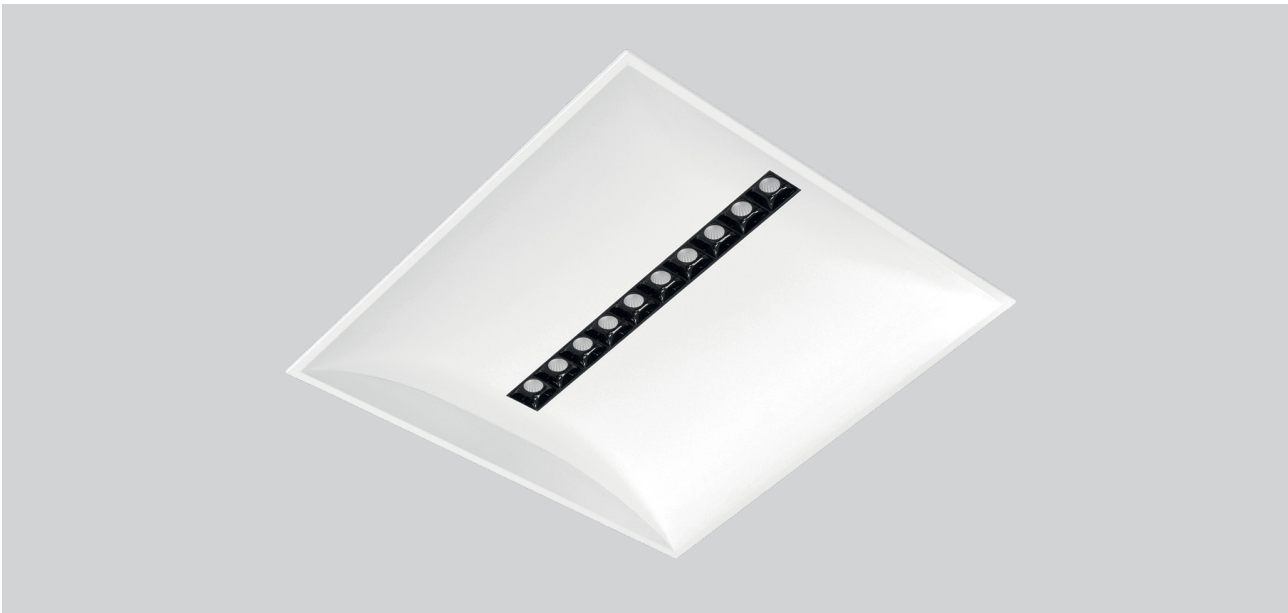

9006

LGR

IP20  

Code	Beam Angle	Luminous Flux	System Power	Weight
LGR 60/1	45°	3.150 lm	35 W	2.7Kg
LGR 60/2	45°	4.250 lm	45 W	2.9Kg
LGR 60/3	45°	5.850 lm	60 W	3.1 Kg

Body: DKP sheet metal

Reflector: PC

Lens: PMMA

LSR

IP20

Code	Beam Angle	Luminous Flux	System Power	Weight
LSR 60/1	45°	3.150 lm	35 W	4.3 Kg
LSR 60/2	45°	4.250 lm	45 W	4.5 Kg
LSR 60/3	45°	5.850 lm	60 W	4.7 Kg
LSR 30/1	45°	1.450 lm	13 W	1.8 Kg
LSR 30/2	45°	2.900 lm	26 W	1.9 Kg

Body: DKP sheet metal
Reflector: PC
Lens: PMMA

Driver: Included
Voltage: 220~240 VAC

Color Temperature: 2700-3000-4000-5000-6500K
Led: Mid Power

BOX DIMENSIONS
LSR60 64x64x10cm
LSR30 36x36x10cm

BOX WEIGHT
LSR60/1 4.6 kg
LSR60/2 4.8 kg
LSR60/3 5.1 kg
LSR30/2 2.1 kg
LSR30/1 2kg