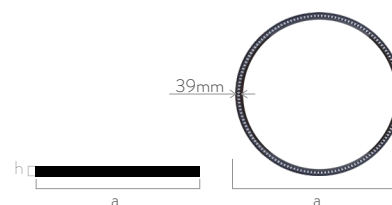

Code	Luminous Flux	System Power	Led
ODO 120	7.150 lm	65 W	Mid/Power
ODO 90	5.500 lm	50 W	Mid/Power
ODO 65	4.180 lm	38 W	Mid/Power

Body: 1.8 mm thick aluminum extrusion

Reflector: PC

Lens: PMMA

Color Temperature: 3000-4000-5000-6500K

Driver: Included

Code	a	h
ODO 120	1.200 mm	40 mm
ODO 90	900 mm	40 mm
ODO 65	650 mm	40 mm